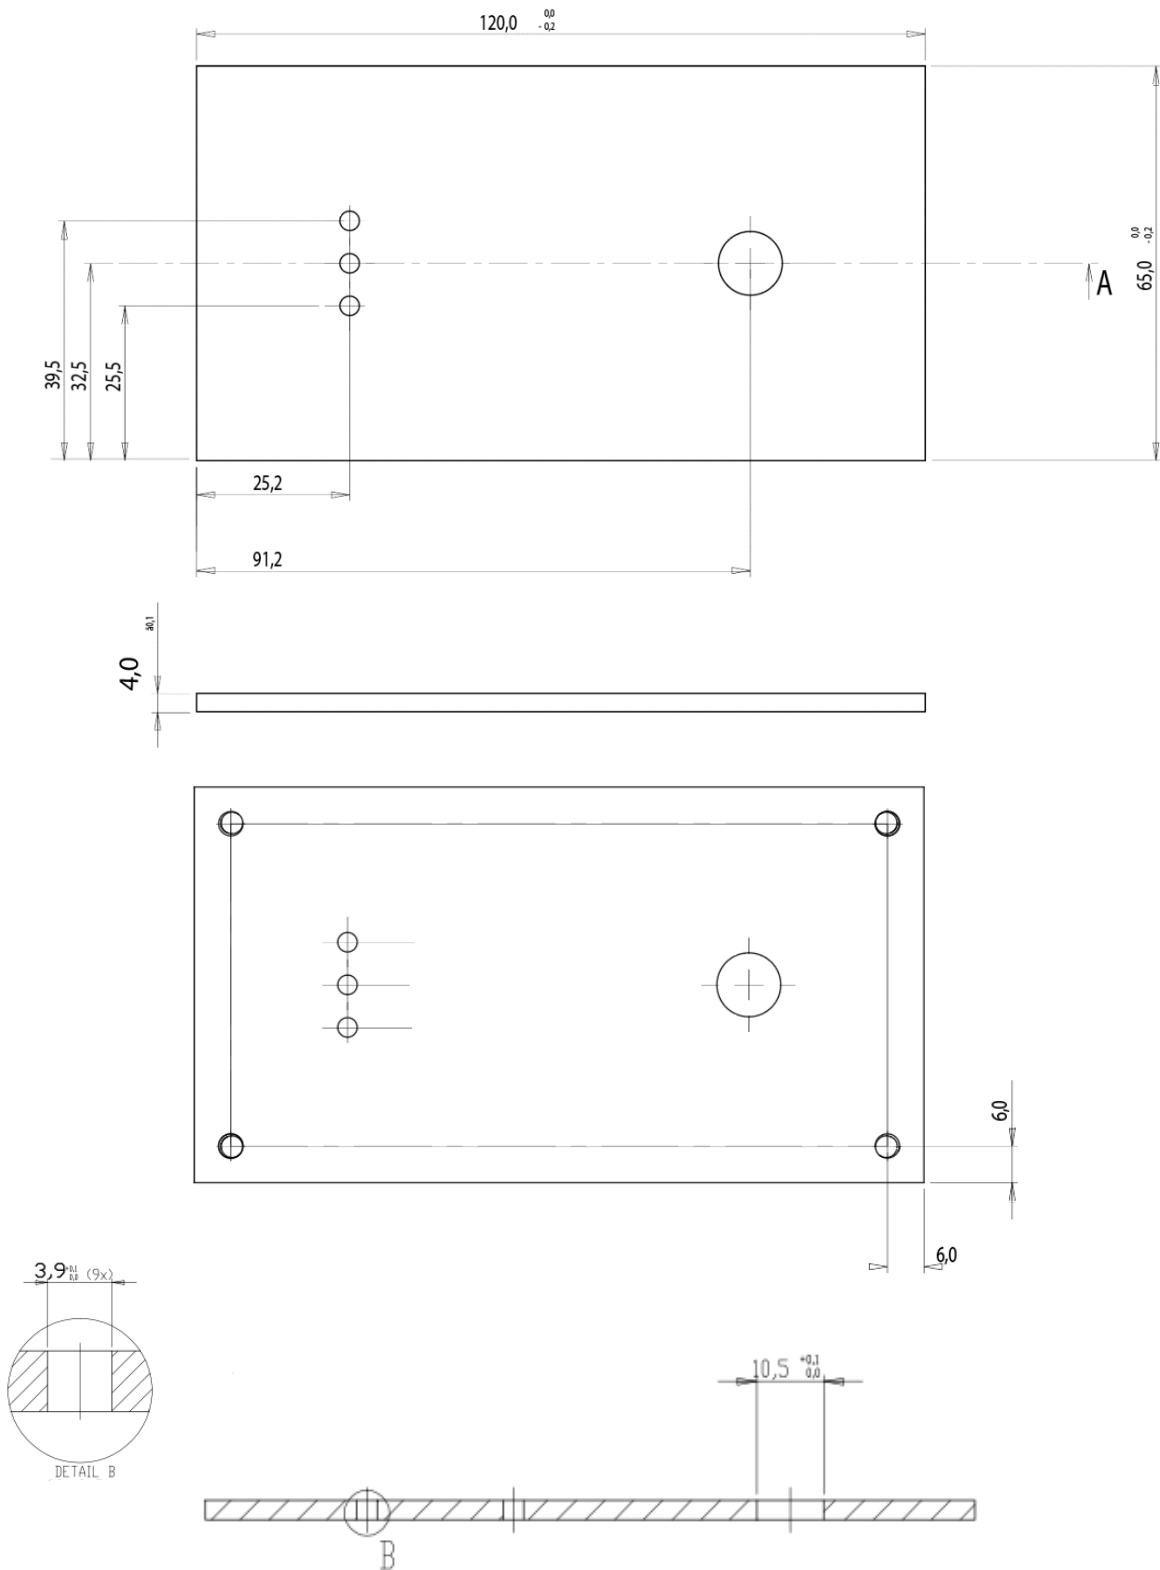

Dimensions in mm

Dimensions of metal panel **SDRPSKC Skylla Control**

Revision : v0.0  
 Date : 04-05-2021